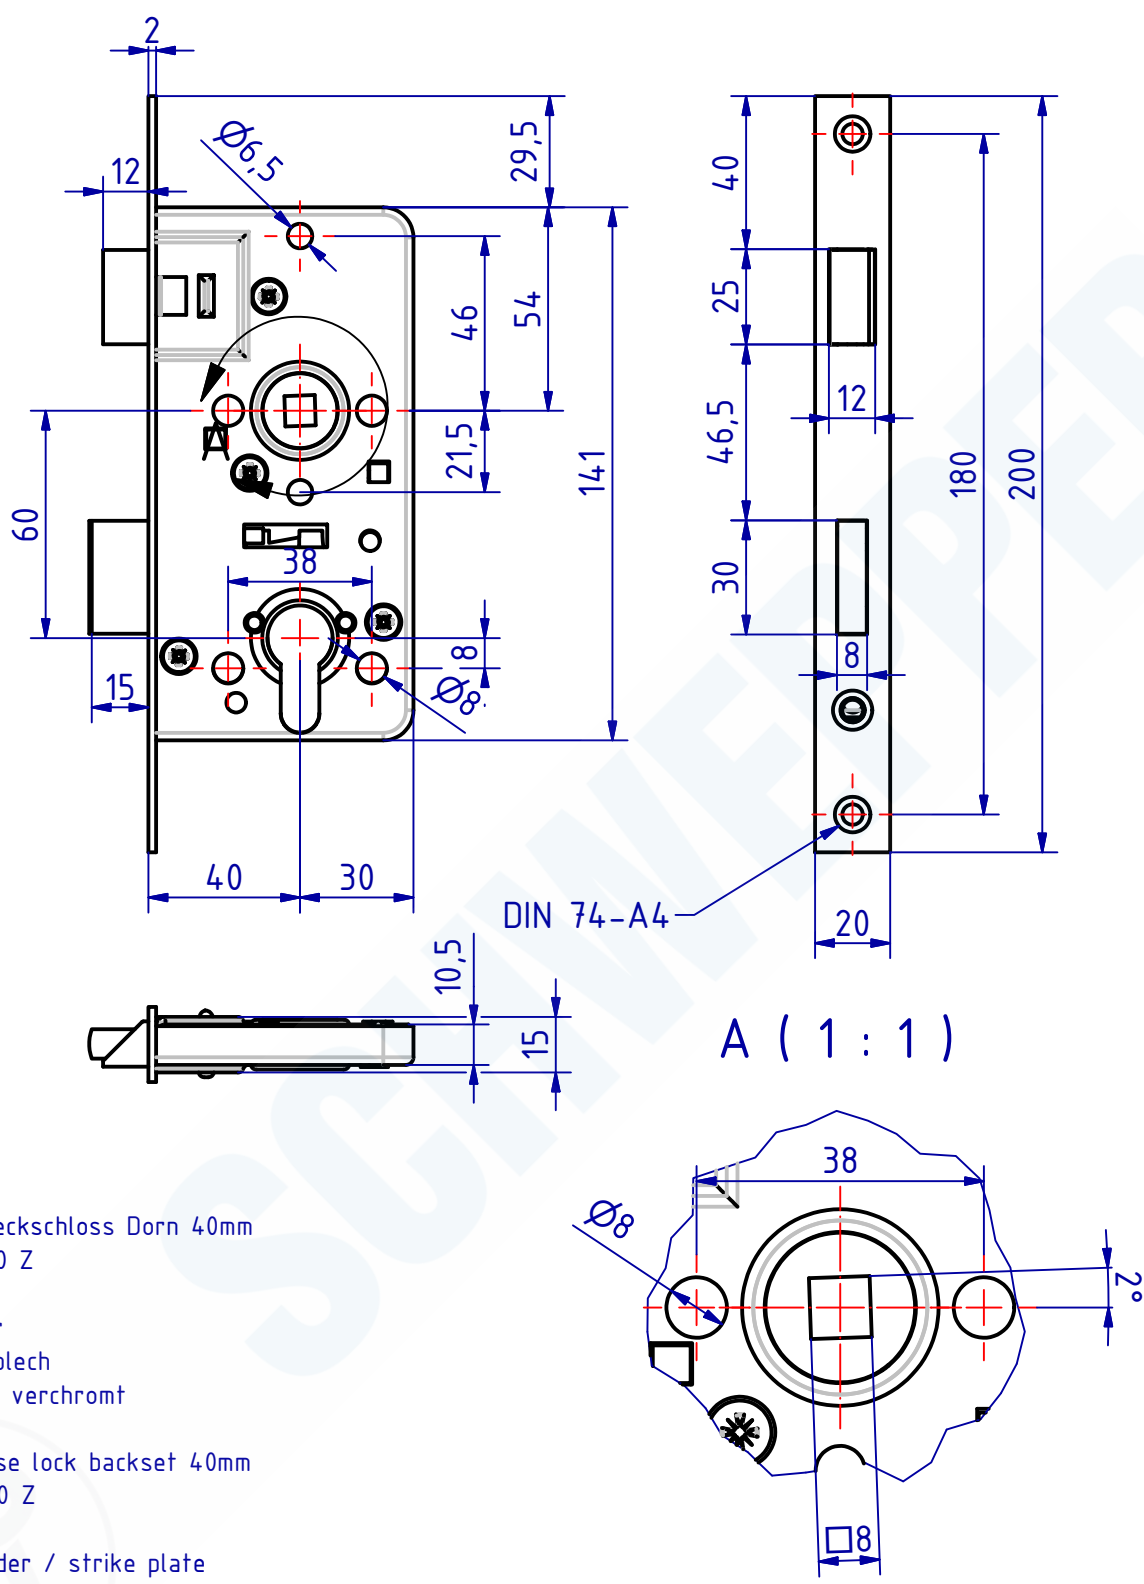

The reproduction, distribution and utilization of this document as well as the Communication of its contents to others without explicit authorization is prohibited.

100247 Einsteckschloss Dorn 40mm
 GSV-Nr. 4040 Z
 rechts
 ohne Zylinder
 ohne Schließblech
 Messing matt verchromt

 100247 Mortise lock backset 40mm
 GSV-No. 4040 Z
 right hand
 without cylinder / strike plate
 brass satin chromed

SCHWEPPER

Beschlag GmbH & Co. KG
 Velberter Straße 83, 42579 Heiligenhaus Germany
 www.schwepper.com

EDV-No.: 100247

Material:

Einsteckschloss Dorn 40mm

GSV 4040Z

1
A4

Technische Änderungen vorbehalten!
Subject to technical changes!

Status	Changes	Date	Name

	Datum	Name
Gez.	12.08.2020	mia
Gepr.	12.08.2020	M.Schwenk