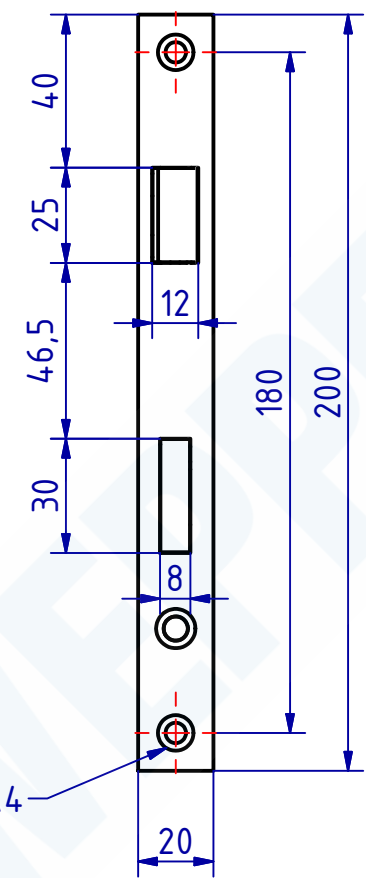

The reproduction, distribution and utilization of this document as well as the communication of its contents to others without explicit authorization is prohibited.

A (1 : 1)

100248 Einsteckschloss Dorn 40mm
 GSV-Nr. 4040 Z
 links
 ohne Zylinder
 ohne Schließblech
 Messing matt verchromt

100248 Mortise lock backset 40mm
 GSV-No. 4040 Z
 left hand
 without cylinder / strike plate
 brass satin chromed

SCHWEPPER

Beschlag GmbH & Co. KG
 Velberter Straße 83, 42579 Heiligenhaus Germany
 www.schwepper.com

EDV-No.: 100248

Material:

Einsteckschloss Dorn 40mm

GSV 4040Z

1
A4

**Technische Änderungen
 vorbehalten!**
**Subject to technical
 changes!**

Status	Changes	Date	Name

	Datum	Name
Gez.	12.08.2020	mia
Gepr.	12.08.2020	M.Schwenk