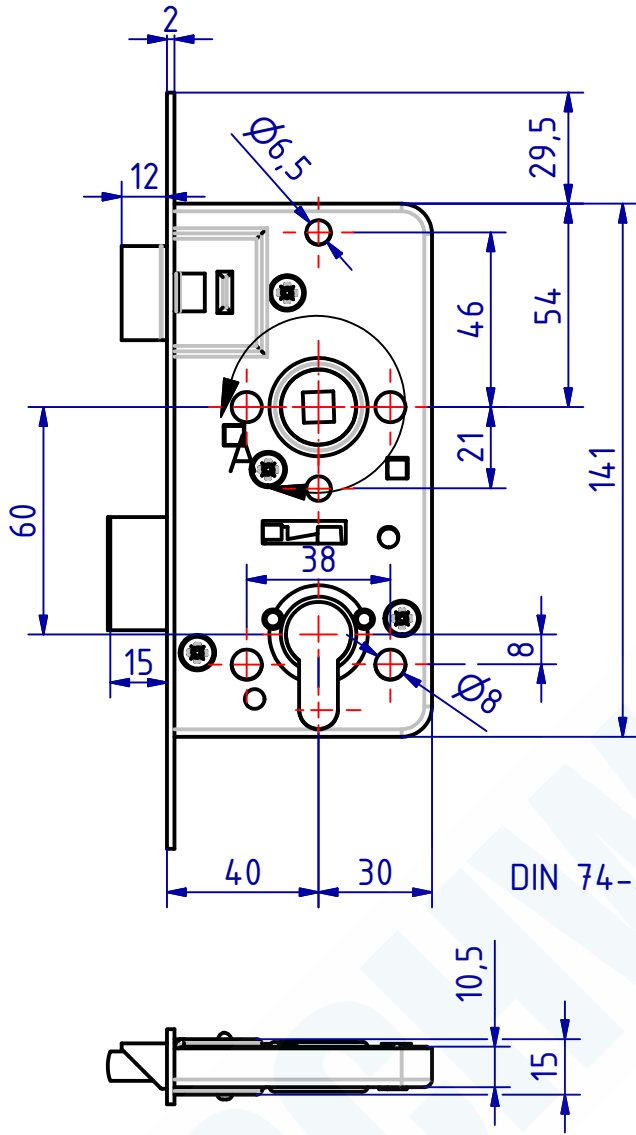

The reproduction, distribution and utilization of this document as well as the communication of its contents to others without explicit authorization is prohibited.

A (1 : 1)

100248 Einsteckschloss Dorn 40mm
 GSV-Nr. 4040 Z
 links
 ohne Zylinder
 ohne Schließblech
 Messing matt verchromt

100248 Mortise lock backset 40mm
 GSV-No. 4040 Z
 left hand
 without cylinder / strike plate
 brass satin chromed

SCHWEPPER

Beschlag GmbH & Co. KG
 Velberter Straße 83, 42579 Heiligenhaus Germany
 www.schwepper.com

EDV-No.: 100248

Material:

Einsteckschloss Dorn 40mm

GSV 4040Z

1
A4

**Technische Änderungen
 vorbehalten!**
**Subject to technical
 changes!**

Status	Changes	Date	Name

	Datum	Name
Gez.	12.08.2020	mia
Gepr.	12.08.2020	M.Schwenk