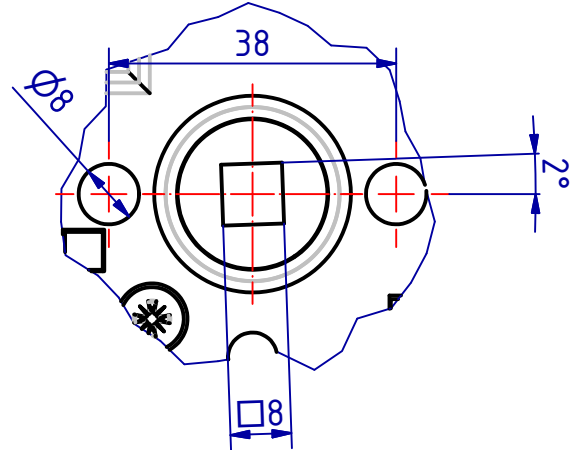

The reproduction, distribution and utilization of this document as well as the communication of its contents to others without explicit authorization is prohibited.

A (1 : 1)

100248 Einsteckschloss Dorn 40mm
 GSV-Nr. 4040 Z
 links
 ohne Zylinder
 ohne Schließblech
 Messing matt verchromt

100248 Mortise lock backset 40mm
 GSV-No. 4040 Z
 left hand
 without cylinder / strike plate
 brass satin chromed

SCHWEPPER

Beschlag GmbH & Co. KG
 Velberter Straße 83, 42579 Heiligenhaus Germany
 www.schwepper.com

EDV-No.: 100248

Material:

Einsteckschloss Dorn 40mm

GSV 4040Z

1
A4

**Technische Änderungen
 vorbehalten!**
**Subject to technical
 changes!**

Status	Changes	Date	Name

	Datum	Name
Gez.	12.08.2020	mia
Gepr.	12.08.2020	M.Schwenk