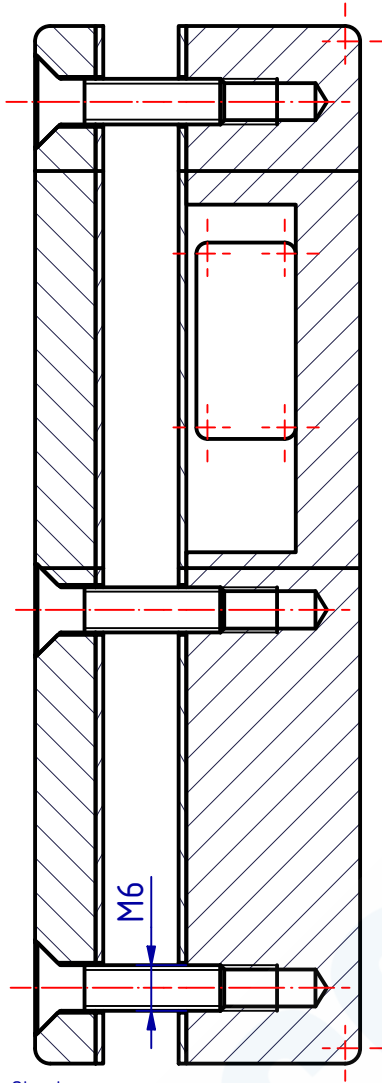

The reproduction, distribution and utilization of this document as well as the communication of its contents to others without explicit authorization is prohibited.

A-A (1:1)

Türstärke / Door thickness

124950 Schließkasten
 GSV-Nr. 9714 SK
 passend zu
 Kastenschiebetürfallenschloss - GSV-Nr. 9714 SF
 Glastürschloss - GSV-Nr. 9714
 Edelstahl poliert 1.4301 (VA2)
 Links

124950 Strike Box
 GSV-No. 9714 SK
 matching
 rim sliding door lock - GSV-No. 9714 SF
 glass door lock - GSV-No. 9714
 stainless steel polished 1.4301 (VA2)
 left

SCHWEPPER

Beschlag GmbH & Co. KG
 Velberter Straße 83, 42579 Heiligenhaus Germany
 www.schwepper.com