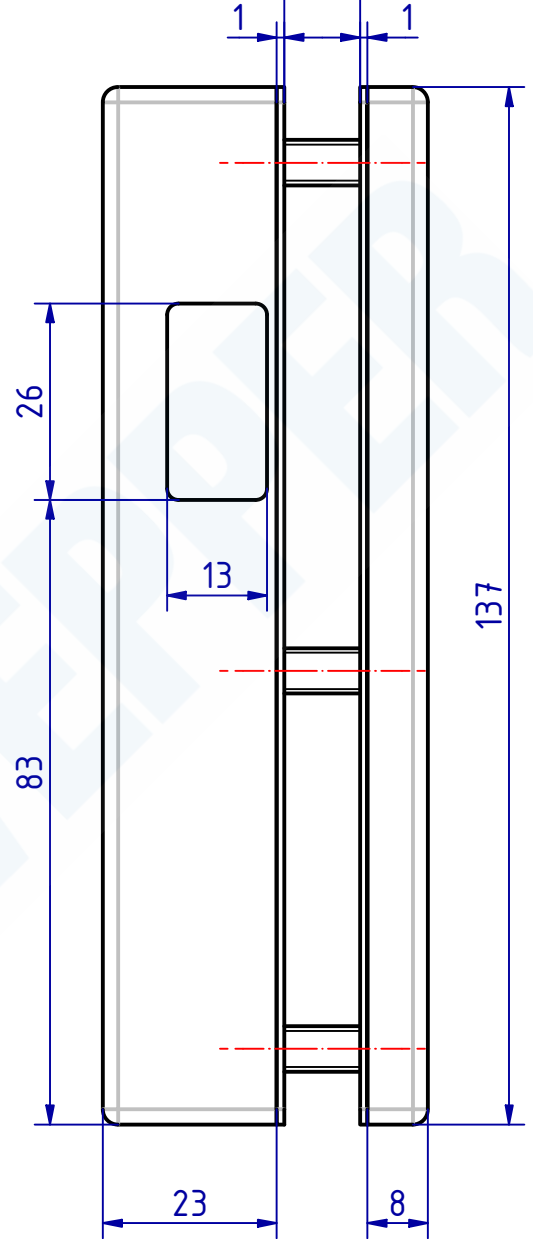

The reproduction, distribution and utilization of this document as well as the communication of its contents to others without explicit authorization is prohibited.

A-A (1:1)

Türstärke / Door thickness

124950 Schließkasten
 GSV-Nr. 9714 SK
 passend zu
 Kastenschiebetürfallenschloss - GSV-Nr. 9714 SF
 Glastürschloss - GSV-Nr. 9714
 Edelstahl poliert 1.4301 (VA2)
 Links

124950 Strike Box
 GSV-No. 9714 SK
 matching
 rim sliding door lock - GSV-No. 9714 SF
 glass door lock - GSV-No. 9714
 stainless steel polished 1.4301 (VA2)
 left

SCHWEPPER

Beschlag GmbH & Co. KG
 Velberter Straße 83, 42579 Heiligenhaus Germany
 www.schwepper.com