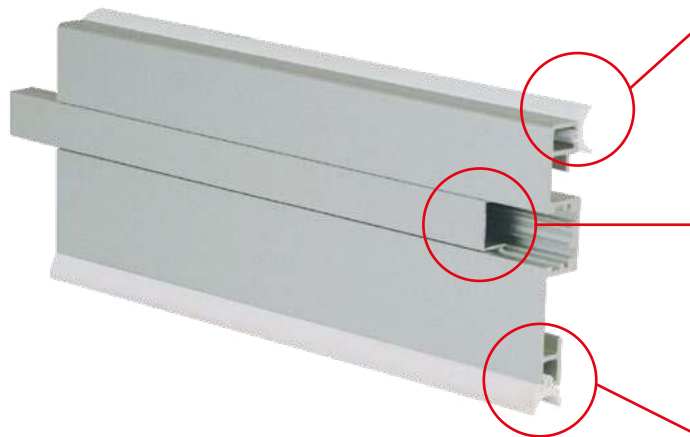

Furthermore we have introduced a Skirting-System and a Guard Rail System - also available in these new finishes.

Additional items for the handrail system GSV 2809, like endpiece, cornerpiece and support can be supplied in polished or brushed stainless steel.

We feel confident, that we can now offer existing and new customers world-wide an even more attractive and complete range of products.

GSV 2909

Treppenhandlauf-System
Stairway System

Handlauf-System GSV 2809
in Decoralbeschichtung
mit Edelstahlzubehör

Handrail System GSV 2809
colour decorated
with stainless steel parts

wepper

GSV 9609

Gummilippe passt sich perfekt der Wand an.

The sealing profile will adjust perfectly to the wall.

Verschraubung hinter der Schiene nicht sichtbar.

Fixing screws remain invisible behind the coverboard profile.

Gummilippe dichtet perfekt ab.

The optional rubber profile ensures waterproof installation.

Handlauf-System GSV 2809
Handrail System GSV 2809